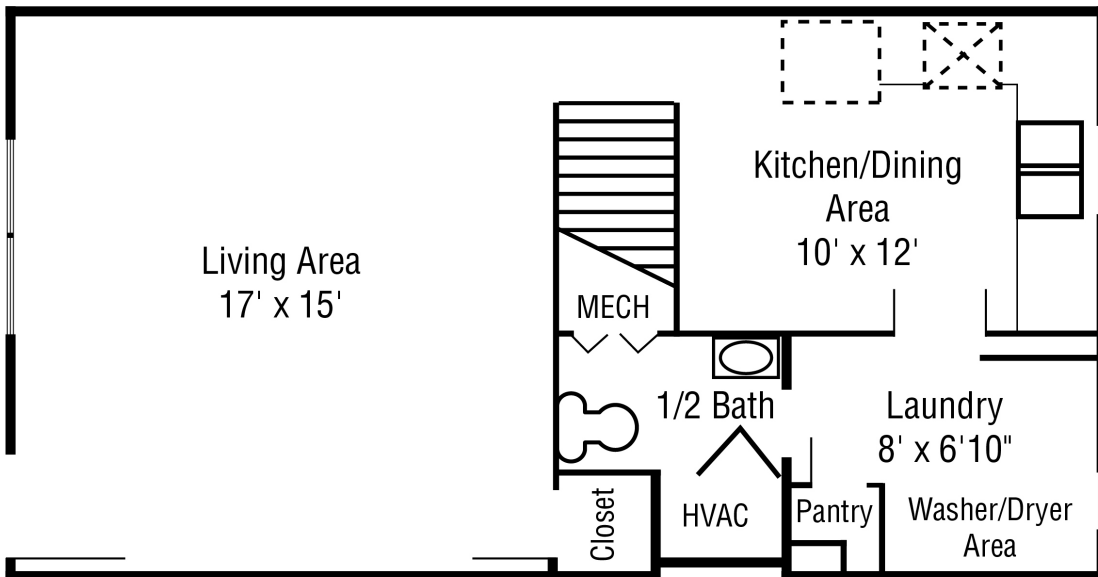

## Julia Ann Townhomes – Floorplan

**SECOND FLOOR**

**FIRST FLOOR**

APPROX. 986 sq. ft.