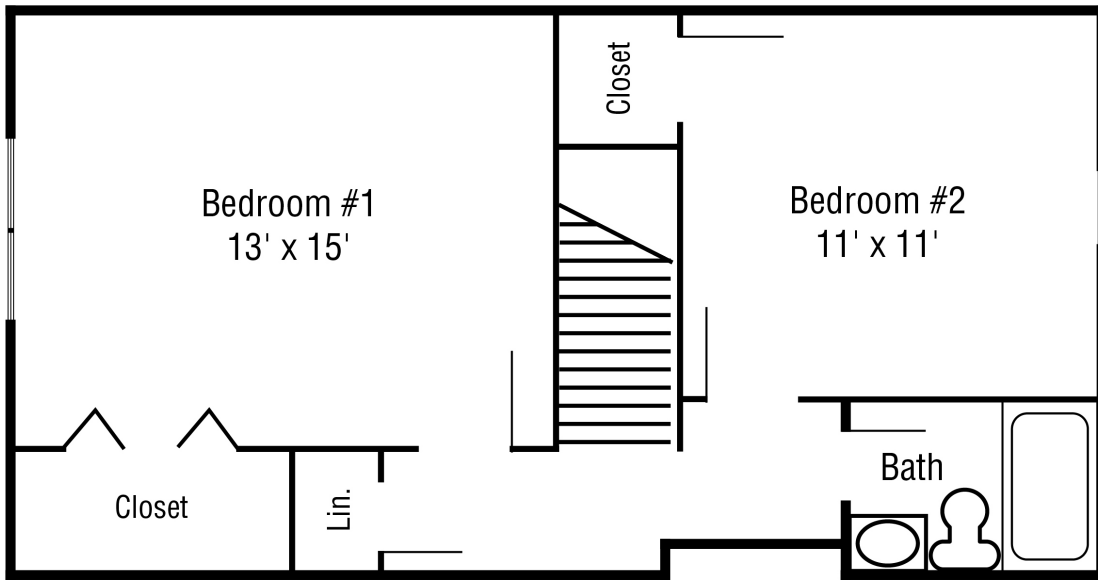

## Julia Ann Townhomes – Floorplan

**SECOND FLOOR**

**FIRST FLOOR**

APPROX. 986 sq. ft.